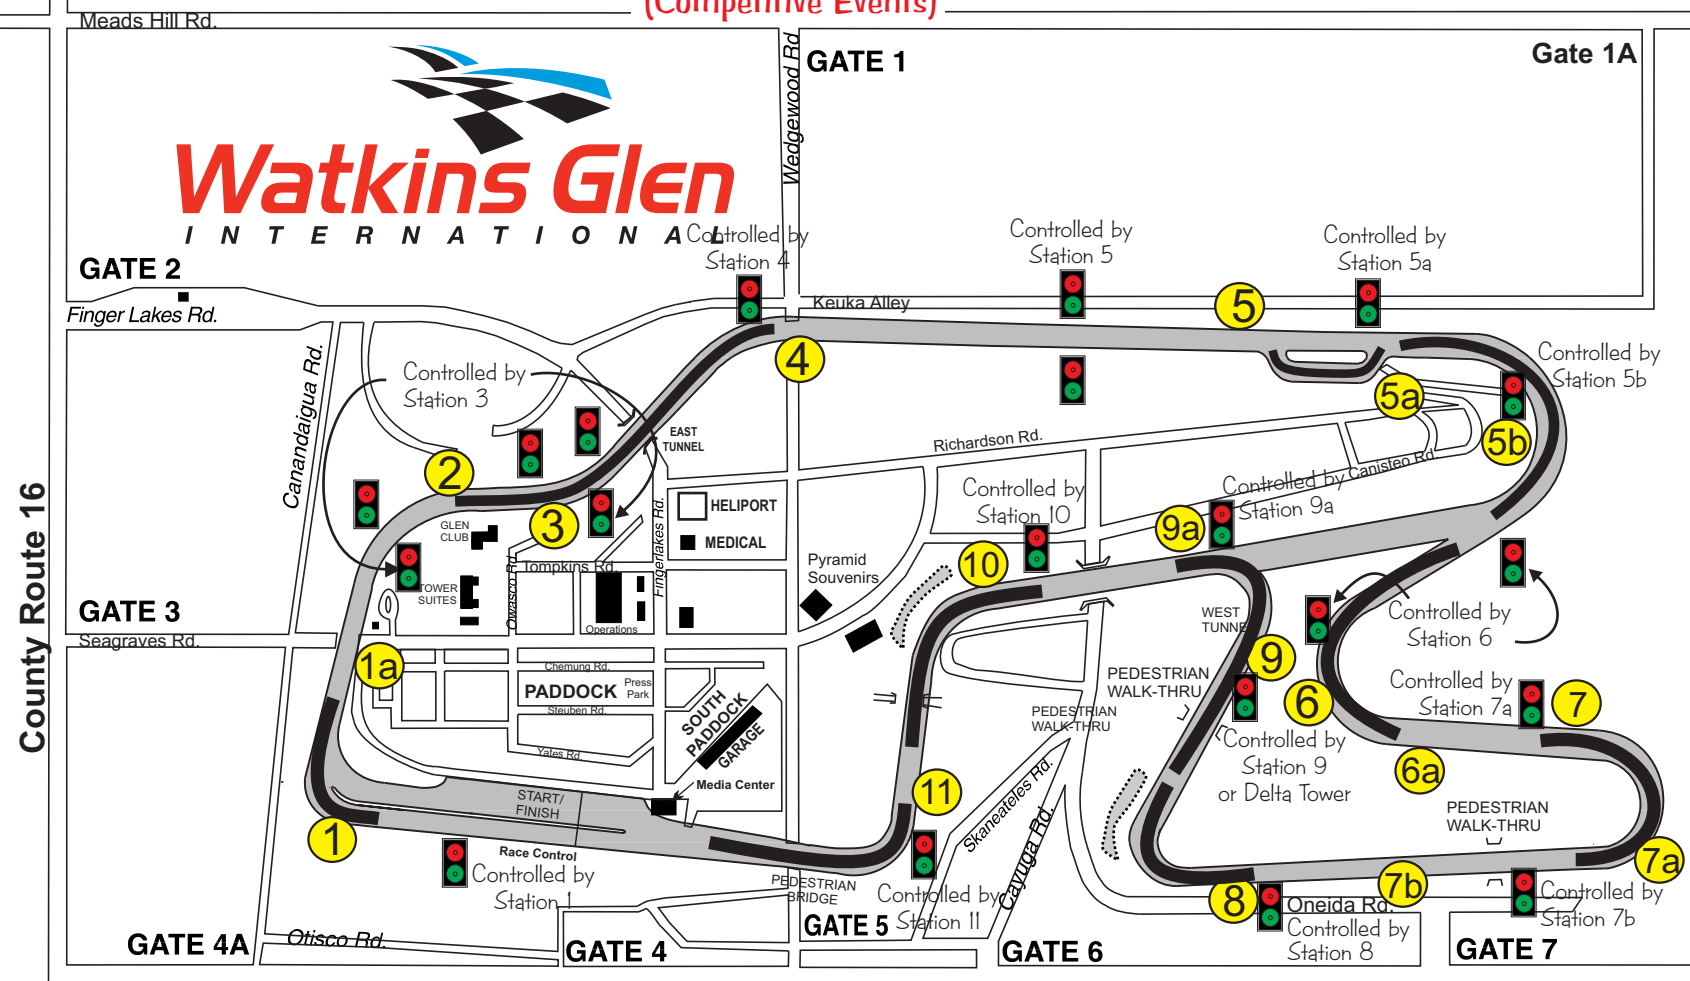

Watkins Glen International Stations & Caution Lights (Competitive Events)

REGISTRATION
TICKET OFFICE

- Gravel Trap	- Stations
- Caution Lights	- Area covered by Caution Lights