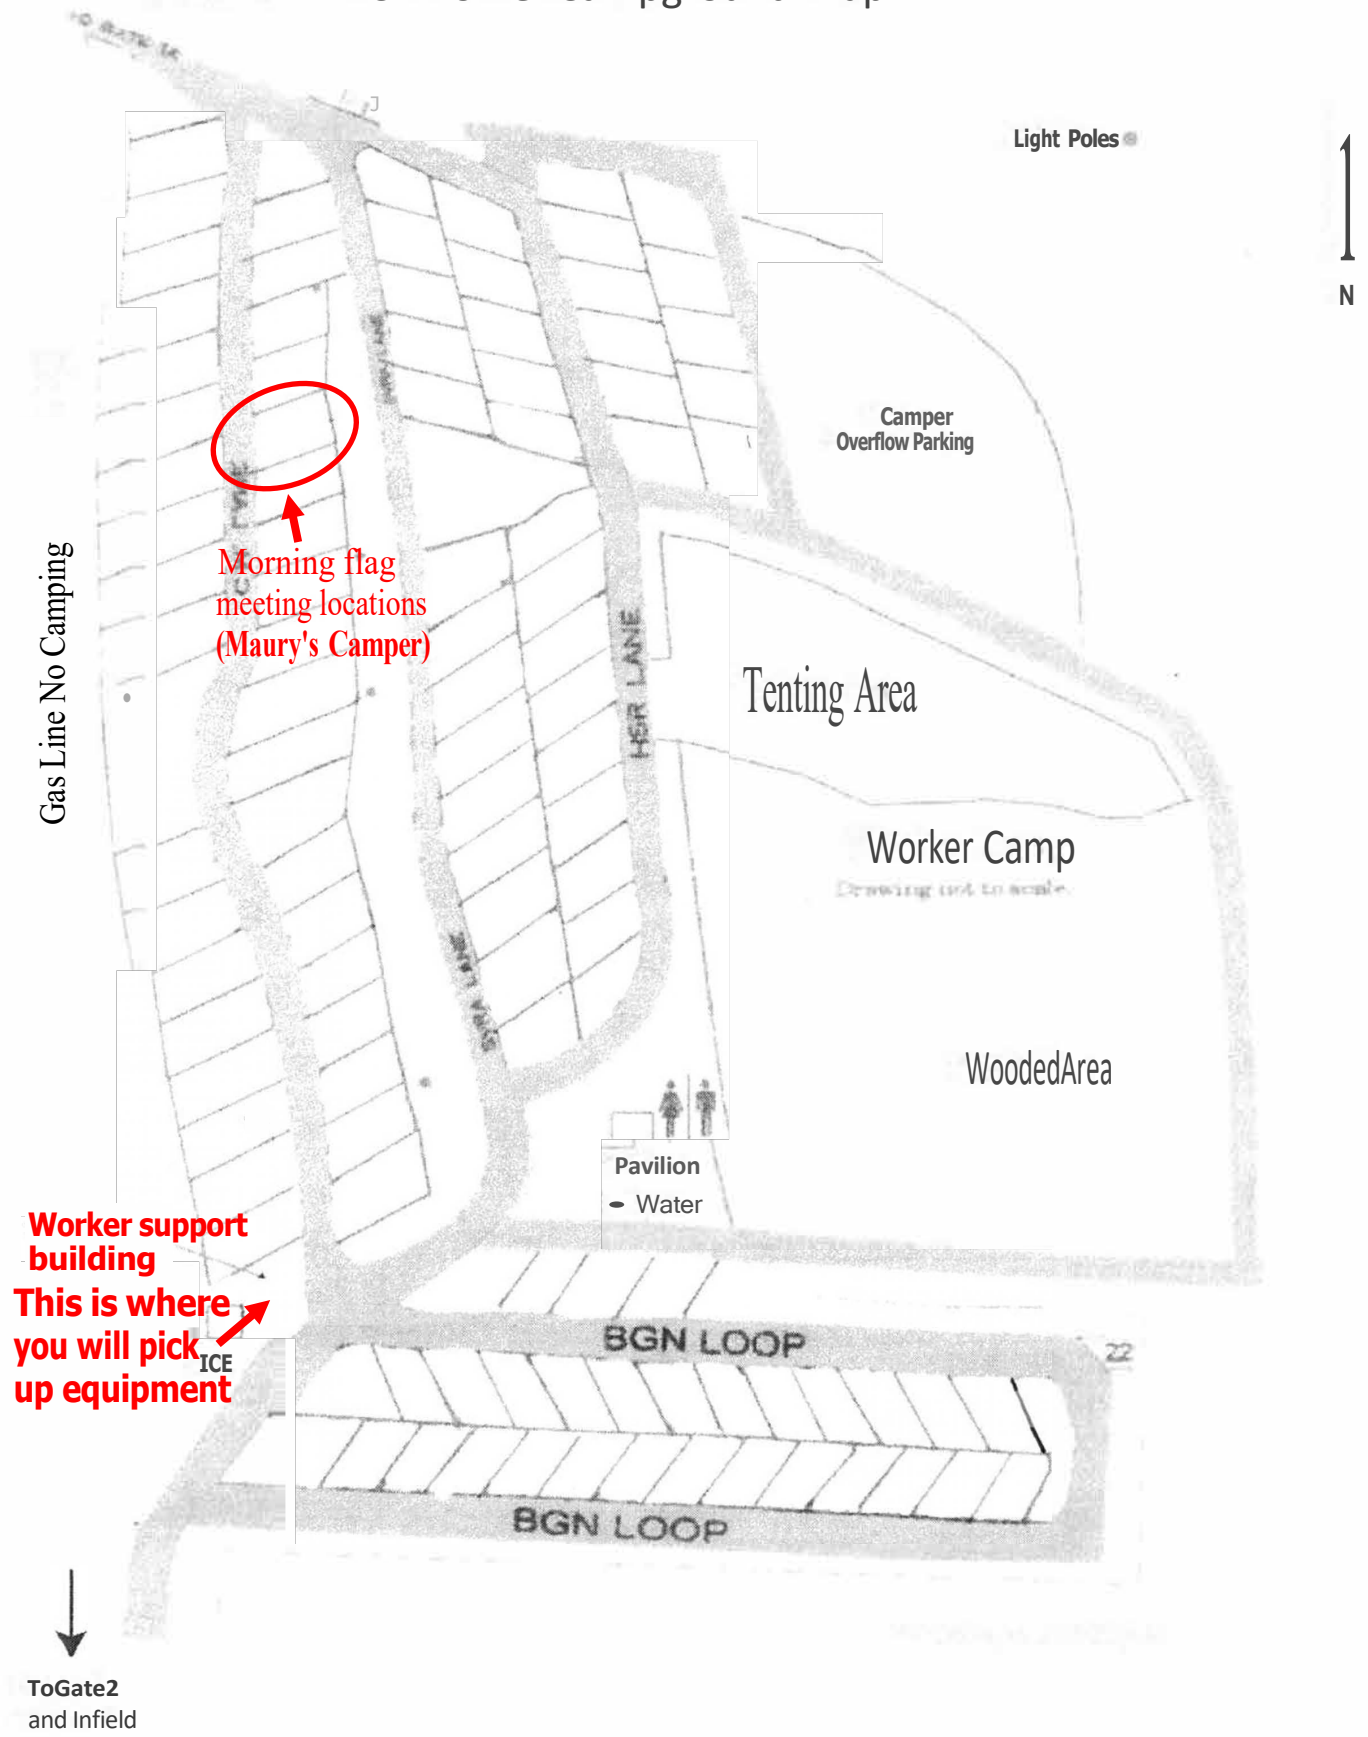

# RSI Worker Campground Map

**Morning flag meeting locations (Maury's Camper)**

**Worker support building**  
**This is where you will pick up equipment**

Race Track